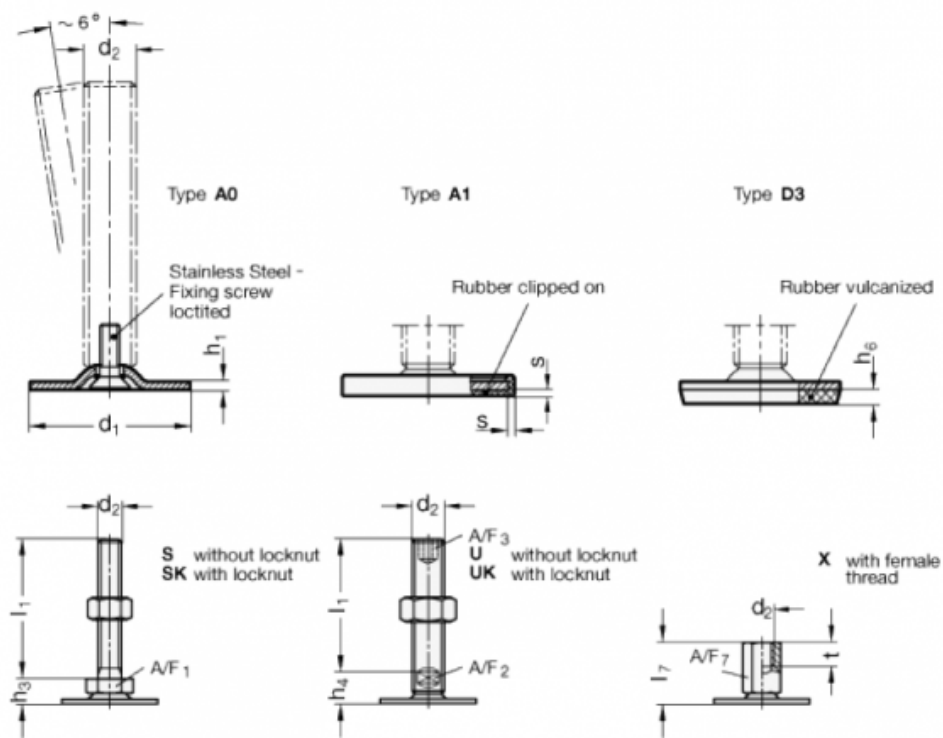

Article number: 204080M24150A3U

Description: E+G levelling foot
GN 40-80-M24-150-A3-U

Note: U Without nut, Hexagon socket at the top, Wrench flat at the bottom

Measures

A/F2 = 19
A/F3 = 12
d1 = 80
d2 = M24
h1 = 3
h4 = 21
h6 = 5
l1 = 150